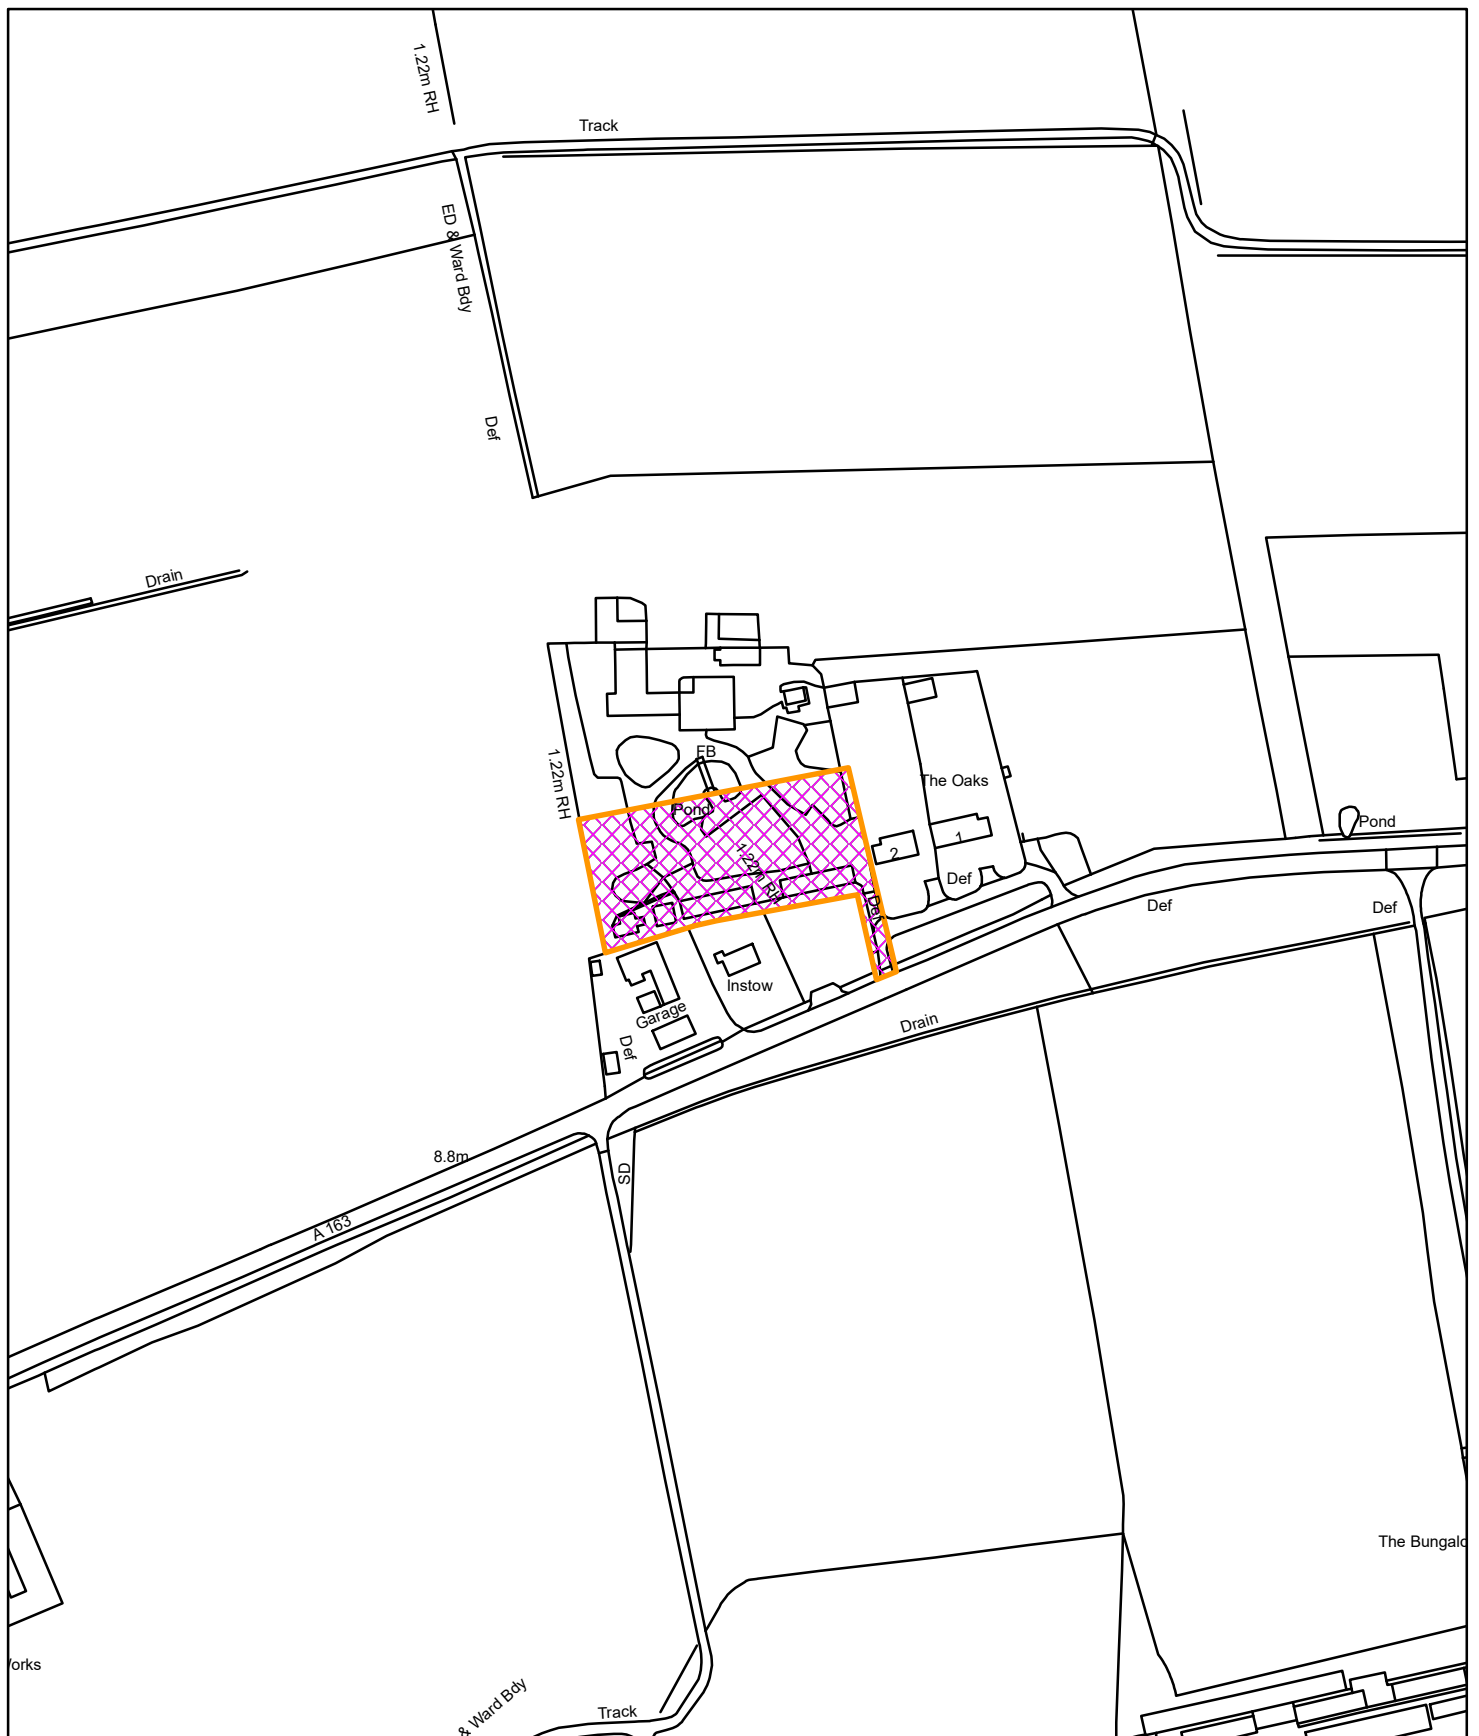

Birchwood Lodge, Market Weighton Road, Barlby
2021/0107/FUL

Reproduced from the Ordnance Survey mapping with the permission of Her Majesty's Stationary Office. Unauthorised reproduction infringes Crown Copyright and may lead to prosecution or civil proceedings © Crown Copyright
Selby District Council Licence No. 100018656
This copy has been produced specifically for Planning and Building Control purposes only.
No further copies may be made.

N
1:2,500